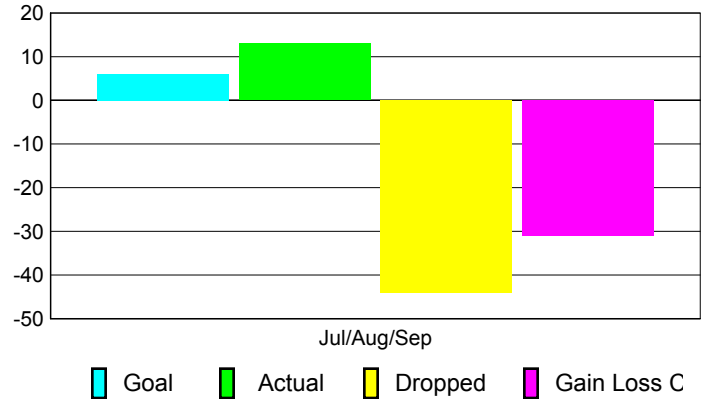

Membership Results 2010-2011

Goal, New, Dropped, Gain/Loss

Comparison of Membership Gain/Loss

Current Year Compared to the Previous Year